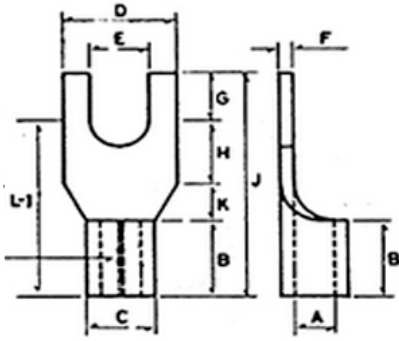

Fork Type Lugs

FORK NON-INSULATED

RECOMMENDED TOOLS

SYA-427

SYI-1210
SYO-1210

RecommTools for RS	MM ²	E BOLT MM	ØA	D	B	G	L-1	Dowell's Cat No.	ØC	L-1	Dowell's Cat No.	ØA-1	L-1	Dowell's Cat No.	RecommendedTools For RSI & PSD
SYT-17	1.5	M3.5	1.6	6.8	5	3.4	11.1	RS-7249	3.2	16.1	RSI-7926	3.6	16.1	PSD-7935	SYG-2216/ SYT-1225
SYA-427	2.5	M3.5	2.3	6.5	5	3.2	11.8	RS-7251	3.9	21.8	RSI-7928	4.4	16.8	PSD-7937	SYH-1614/ SYT-1225
SYT-2	4.6	M3	2.5	6	6	3.5	11.5	RS-7252	5.5	27.5	RSI-7930	6.4	20.5	PSD-7939	SYI-1210/ SYT-1246
	4.6	M3.5	2.5	6	6	4	11	RS-7253	5.5	27	RSI-7931	6.4	20	PSD-7940	