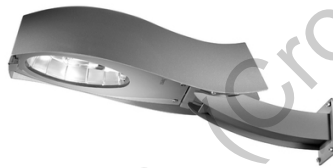

Single Piece Cast / Diecast Aluminium Construction

SUN ELECTRICALS (Crompton Greaves)